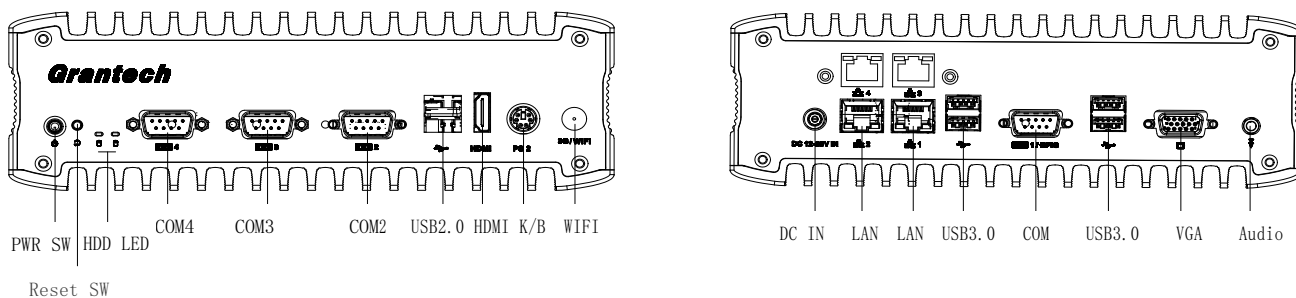

■ Ordering Information

P/N	Model	Description
186355012	UF06355N-6200U	Core 6th Gen 6200U Fanless Box PC , onboard 4GB DRAM, w/60W Adapter /4COM/VGA/HDMI/GPIO/4USB3.0/2USB2.0/2LAN
186355013	UF06355N-3955U	Celeron 3955U Fanless Box PC , onboard 4GB DRAM, w/60W Adapter /4COM/VGA/HDMI/GPIO/4USB3.0/2USB2.0/2LAN
186355015	UF06355N-624L	Core 6th Gen 6200U Fanless Box PC , onboard 4GB DRAM, w/60W Adapter /4COM/VGA/HDMI/GPIO/4USB3.0/2USB2.0/4LAN
186355016	UF06355N-394L	Celeron 3955U Fanless Box PC , onboard 4GB DRAM, w/60W Adapter /4COM/VGA/HDMI/GPIO/4USB3.0/2USB2.0/4LAN
976355030	2.5 inch hard drive frame	w/4 x Shockproof silicone ring/4 x Screw/SATA data Cable