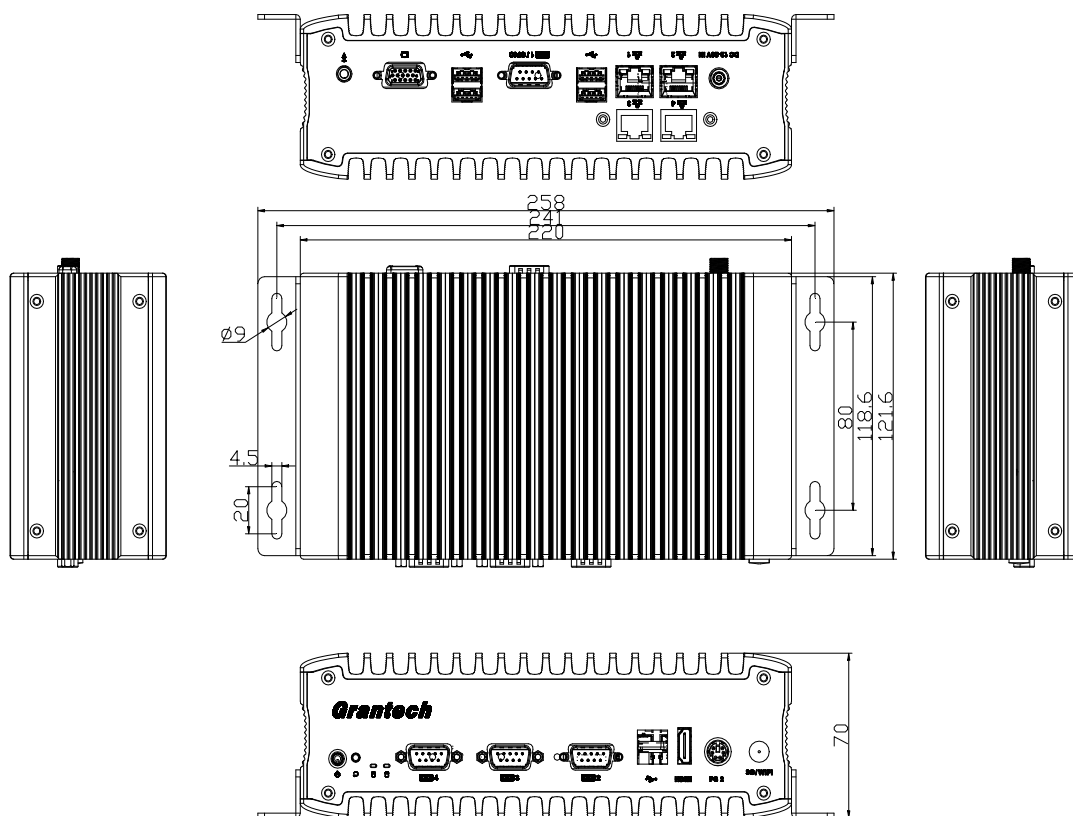

Intel Core 6th Gen 6200U/ Celeron 3955U Fanless Box PC ,
Onboard 4GB DRAM

■ Dimensions

■ I/O View